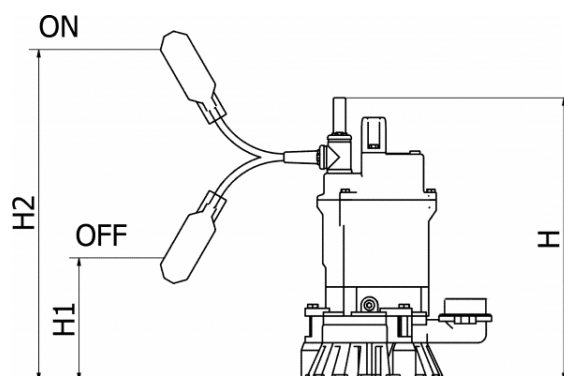

Data Sheet

Article number: 719001050075062101

Description: KLEEpump KSP50-5.08SA Blue
0,75kW 1x230V 50Hz outlet 2" w/automatic

Measures

A = 279
A1 = 95
A2 = 135
H = 368
H1 = 225
H2 = 425
Kg = 16.3