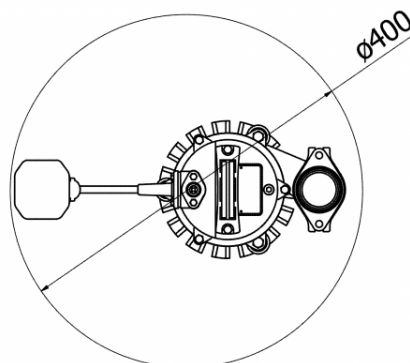

Data Sheet

Article number: 719001050075062101

Description: KLEEpump KSP50-5.08SA Blue
0,75kW 1x230V 50Hz outlet 2" w/automatic

Measures

A = 279
A1 = 95
A2 = 135
H = 368
H1 = 225
H2 = 425
Kg = 16.3